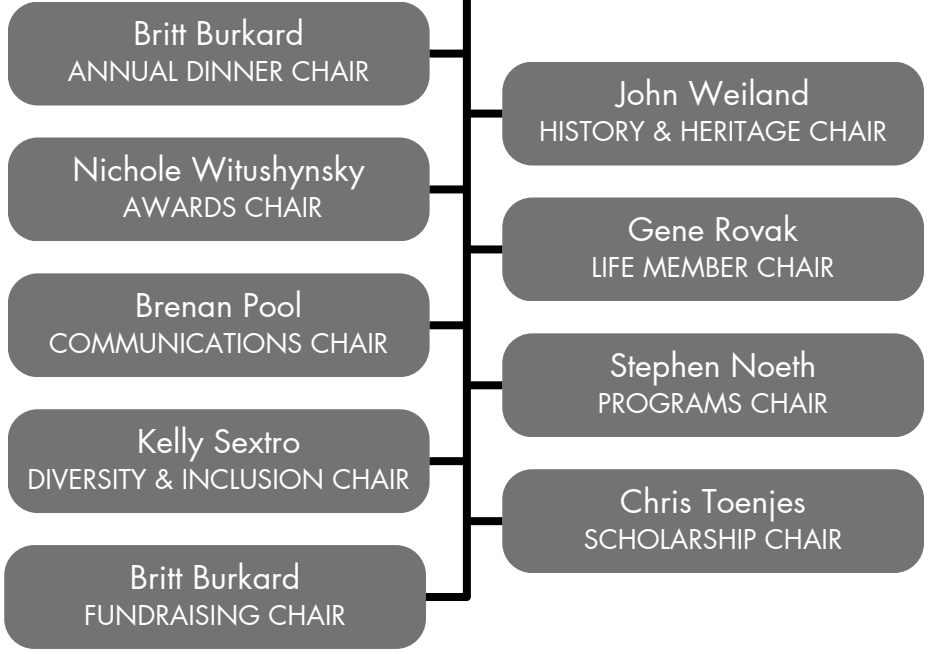

ST. LOUIS INSTITUTE CHAPTERS