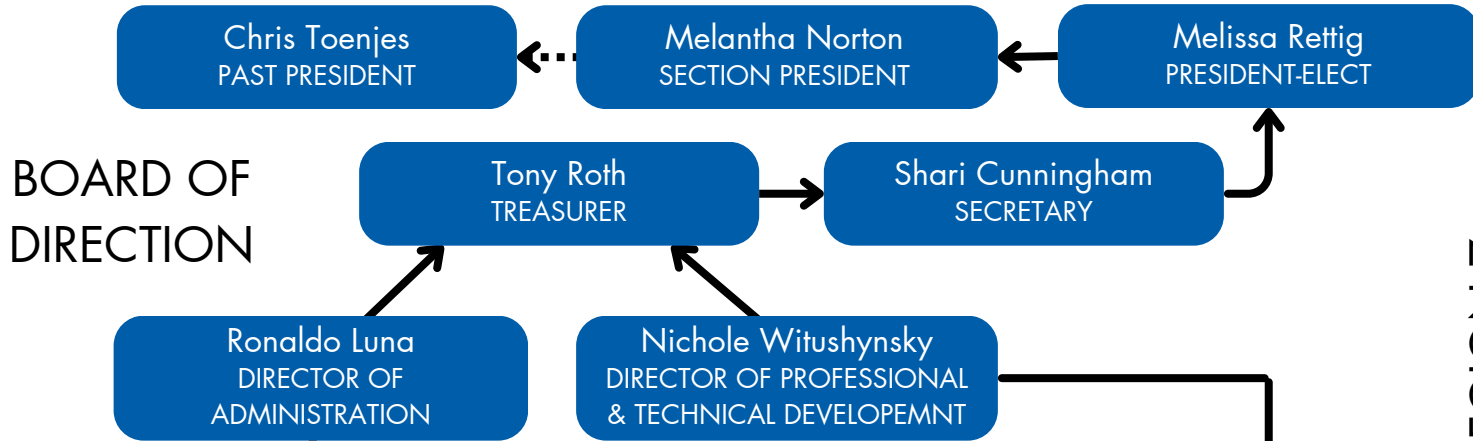

## 2025 ST. LOUIS SECTION BOARD OF DIRECTION ELECTED OFFICERS, DIRECTORS, COMMITTEE & CHAPTER CHAIRS

- Erin Steever  
REGION 7 DIRECTOR
- Shawna Erter  
REGION 7 GOVERNOR
- Jen Bates  
REGION 7 GOVERNOR
- Ben Ware  
REGION 7 GOVERNOR
- Caleb Stock  
REGION 7 GOVERNOR
- Liz Staten  
REGION 7 GOVERNOR
- Ernie Longoria  
REGION 7 GOVERNOR
- Tim Brugger  
REGION 7 GOVERNOR