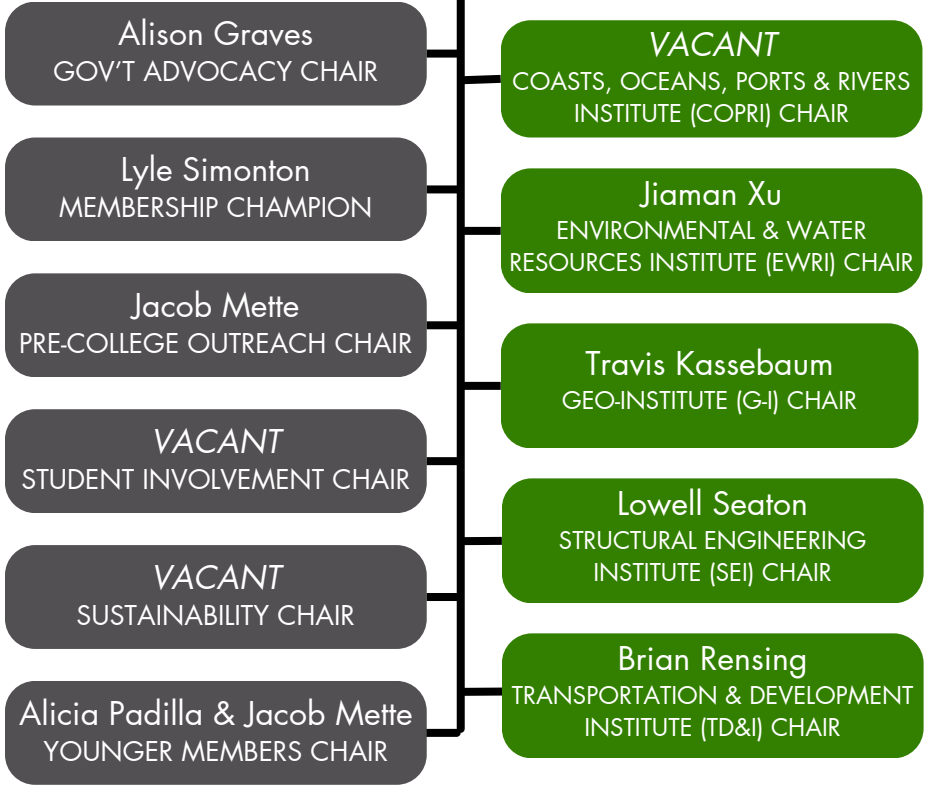

ST. LOUIS INSTITUTE CHAPTERS